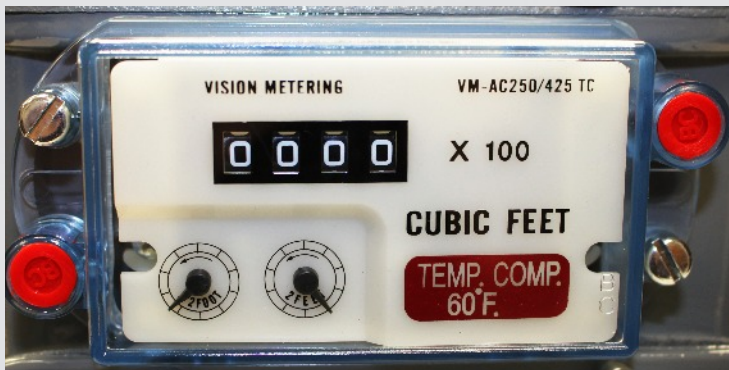

Sensus indexes are available in both TC and Non-TC

EXTREMELY COMPETITIVE

Vision Metering has developed replacement indexes for Rockwell/Sensus and American Gas Meters. The Sensus indexes are available for the 275 & 400 Series, both TC and non-TC. The American indexes are available for the AC 250 & AL 425 meters also for both TC and Non-TC. The American indexes have been in production since 2012, and the Sensus indexes started production in 2015. All of Vision Metering's replacement gas indexes come with a 2 year warranty.